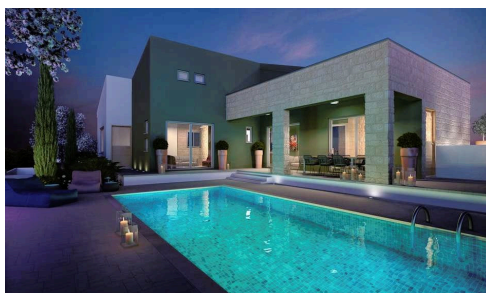

#13481

2 Bed Villa In Pissouri

€380,000 +VAT

 Pissouri, Limassol

For sale: This attractive off-plan detached villa offers 100 m² of stylish internal living space, designed for comfort and relaxation. The villa features two spacious bedrooms and two modern bathrooms, providing perfect accommodation for a couple or small family.

Located in the scenic area of Pissouri, this property combines village charm with stunning natural beauty. Pissouri is known for its picturesque rolling hills, beautiful beaches, and vibrant community atmosphere. Residents enjoy easy access to shops, restaurants, and local amenities, while also being close to the breathtaking coastline. The area is ideal for those looking to experience both a tranquil lifestyle and the convenience of nearby facilities.