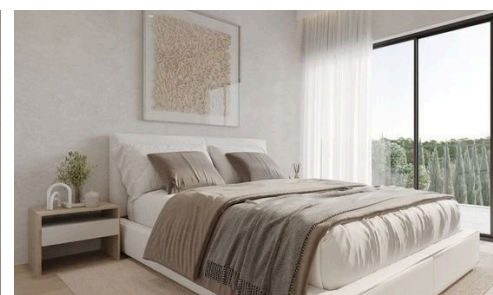

#20002

Spacious Maisonette in Quiet Parekklesia Near Nature €380,000 +VAT

 Parekklesia, Limassol

For sale: This modern maisonette under construction offers a comfortable internal space of 95 m². Designed with functional living in mind, the property features two spacious bedrooms and one contemporary bathroom, making it the perfect choice for couples, small families, or individuals seeking a peaceful lifestyle.