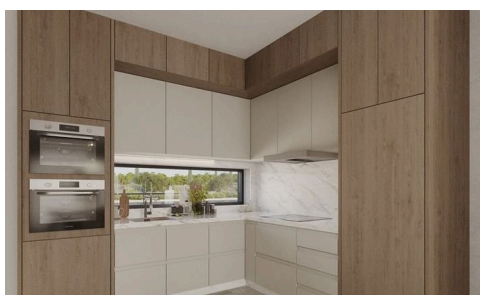

#20002

Spacious Maisonette in Quiet Parekklesia Near Nature €380,000 +VAT

 Parekklesia, Limassol

For sale: This modern maisonette under construction offers a comfortable internal space of 95 m². Designed with functional living in mind, the property features two spacious bedrooms and one contemporary bathroom, making it the perfect choice for couples, small families, or individuals seeking a peaceful lifestyle.