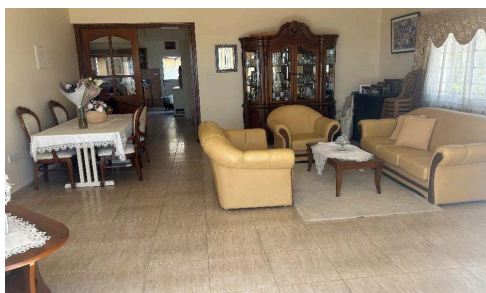

#20743

6 Bed Villa with Separate annex In Pissouri

€1,100,000

 Pissouri, Limassol

For sale: Spacious detached villa located in the sought-after area of Pissouri. This impressive resale property offers a generous internal space of 320 m², providing plenty of room for comfortable family living. The villa features six well-sized bedrooms and three bathrooms, making it ideal for a large family or those who enjoy hosting guests.

Built in 1995, the property retains a sense of classic charm while offering the potential for modern updates. The villa is unfurnished, giving you the freedom to design and furnish it according to your personal tastes. Enjoy the beauty of country views from many rooms, offering a peaceful and scenic outlook.