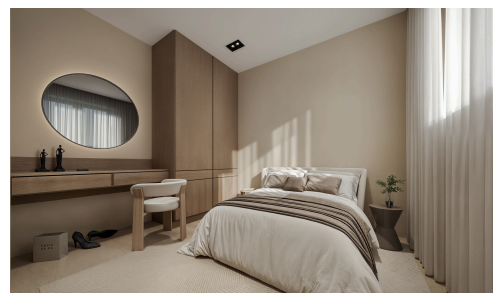

## One Bedroom 2nd Floor Apartment in Emba

€195,000 +VAT

📍 Emba, Paphos

For sale: A brand new apartment currently under construction, offering a comfortable internal space of 52 m<sup>2</sup>. This modern property features one spacious bedroom and one bathroom, making it an excellent choice for singles or couples. Located on the second floor of a three-story building, residents will enjoy the convenience of an elevator for easy access.