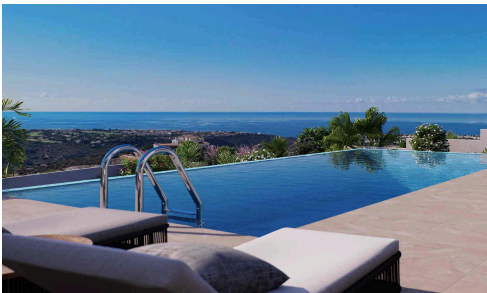

## Spacious Secret Valley Villa with Sea View

€1,800,000 +VAT

📍 Secret Valley, Paphos

For sale is a stunning off-plan detached villa in the prestigious Secret Valley area. This spacious home offers an impressive internal space of 360.68 square meters, designed for comfort and style. With four bedrooms and six bathrooms, there is plenty of room for the whole family and guests. A basement adds extra flexibility, ideal for storage or entertainment space.

Secret Valley is known for its peaceful surroundings and natural beauty. The area boasts a scenic country landscape with captivating sea views, offering both tranquility and easy access to outdoor activities. Golf enthusiasts will appreciate the nearby golf course, while convenient highway access makes travel effortless.