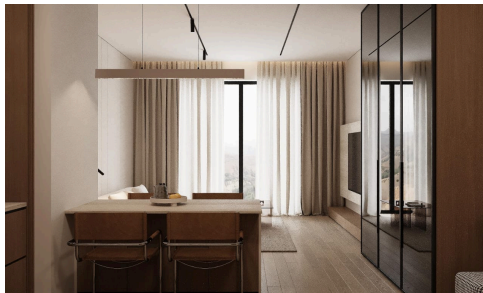

## One Bedroom Second Floor Apartment in Aradippou

€180,000 +VAT

 Aradippou, Larnaca

A new residential development in Aradippou area of Larnaca, designed for modern living, comfort, and convenience. Offering a variety of apartment types to suit individuals, couples, and families, this well-planned development combines calm, sculpted architecture with refined interiors and practical layouts. Each apartment is thoughtfully designed to maximize natural light, ventilation, and everyday functionality, creating bright and balanced living spaces made to last.