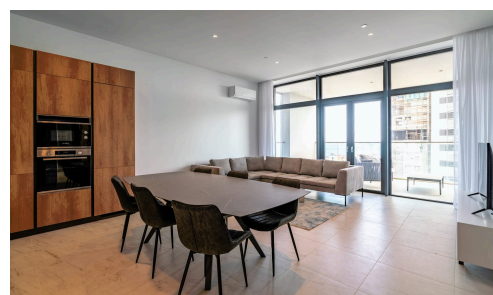

#22510

Spacious Two Bedroom Apartment in Potamos Germasogeia

€5,500 /month

 Potamos Germasogeia, Limassol

Welcome to this stunning, key-ready apartment available for rent in Potamos Germasogeia. Offering a comfortable interior space of 106 m², this home features two spacious bedrooms and two modern bathrooms. The apartment is fully furnished with quality pieces, making it perfect for immediate move-in.

Residents will enjoy a bright and airy living area that opens up to a beautiful sea view, providing a relaxing atmosphere after a long day. The building includes an elevator for easy access and offers excellent communal