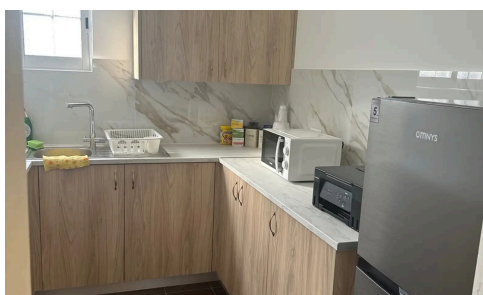

#22568

Private Professional Office in Prime Location – All **€650** /month Inclusive

 Aradippou, Larnaca

? Larnaca (Aradippou) | Available Now

Fully renovated, elegant and quiet professional space, ideal for health & wellness professionals (psychologists, speech therapists, occupational therapists, dietitians, consultants, and related specialists).