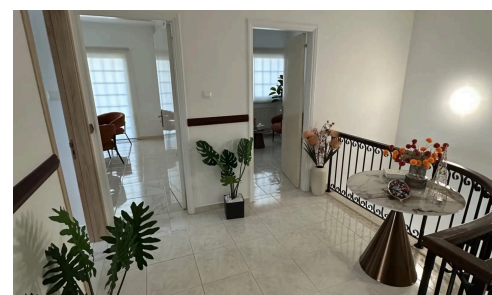

#22568

Private Professional Office in Prime Location – All **€650** /month Inclusive

 Aradippou, Larnaca

? Larnaca (Aradippou) | Available Now

Fully renovated, elegant and quiet professional space, ideal for health & wellness professionals (psychologists, speech therapists, occupational therapists, dietitians, consultants, and related specialists).