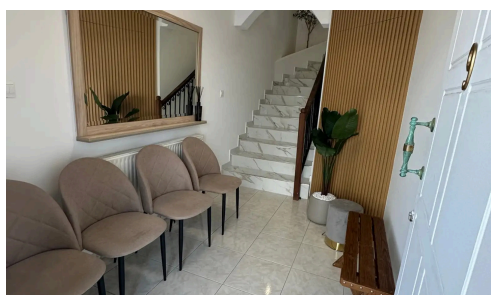

#22568

Private Professional Office in Prime Location – All **€650** /month Inclusive

 Aradippou, Larnaca

? Larnaca (Aradippou) | Available Now

Fully renovated, elegant and quiet professional space, ideal for health & wellness professionals (psychologists, speech therapists, occupational therapists, dietitians, consultants, and related specialists).